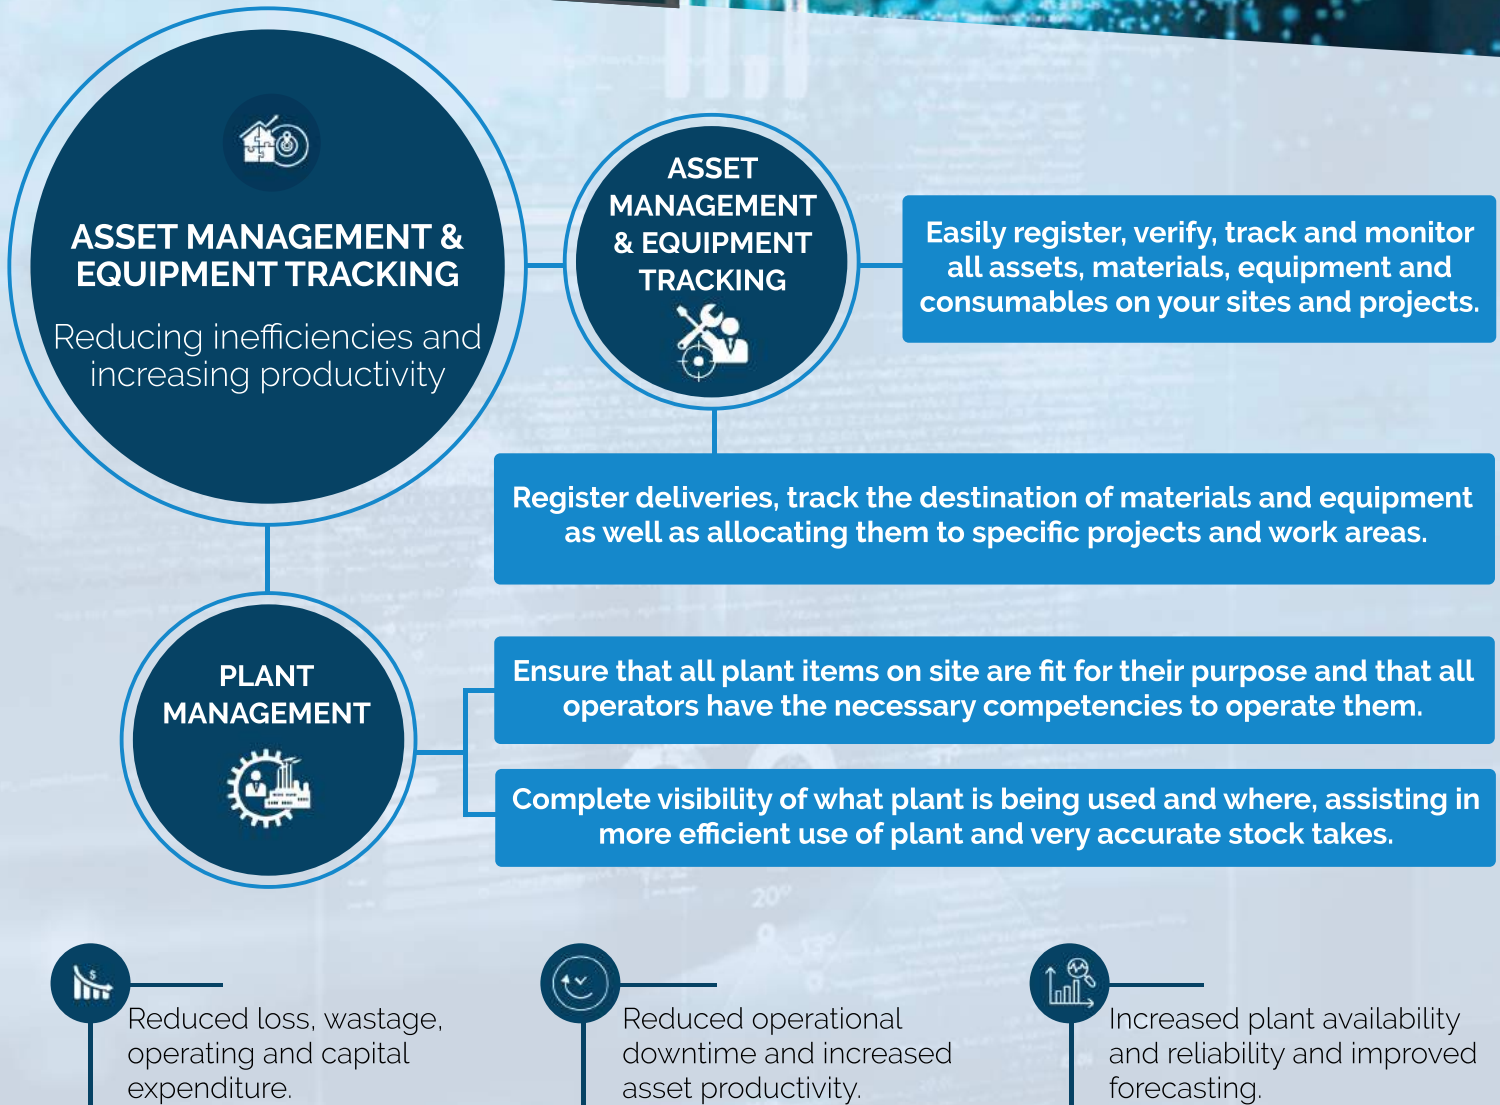

ASSET MANAGEMENT

For more information, please contact Damstra Technology:

P: 1300 722 801
E: sales@damstratechnology.com
www.damstratechnology.com